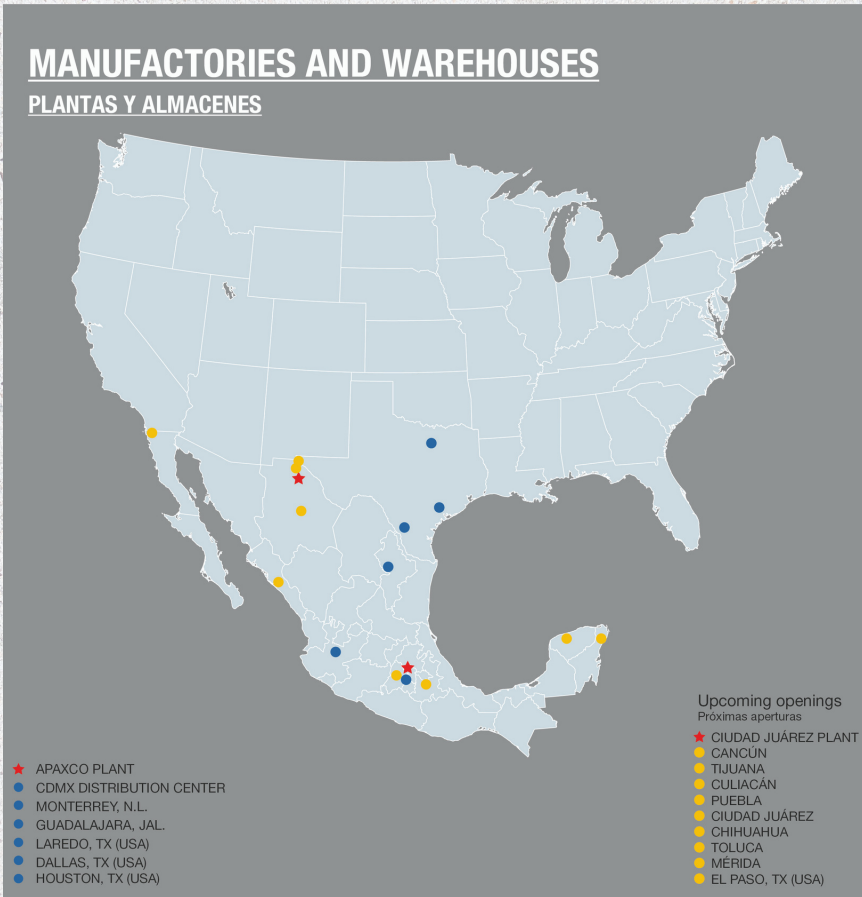

OUR MANUFACTURING AND DISTRIBUTION CHANNEL

NUESTRO CANAL DE FABRICACIÓN Y DISTRIBUCIÓN